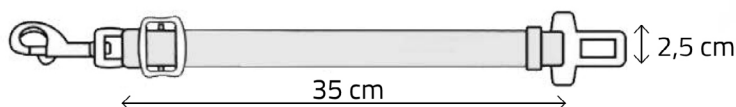

## Features :

- > Item Length : 35 cm to 65 cm (length can be adjusted freely)
- > Item Width : 2,5 cm
- > Material : PP webbing + POM plastic
- > For small, medium and large dogs
- > Easy to install
- > Harness is NOT included