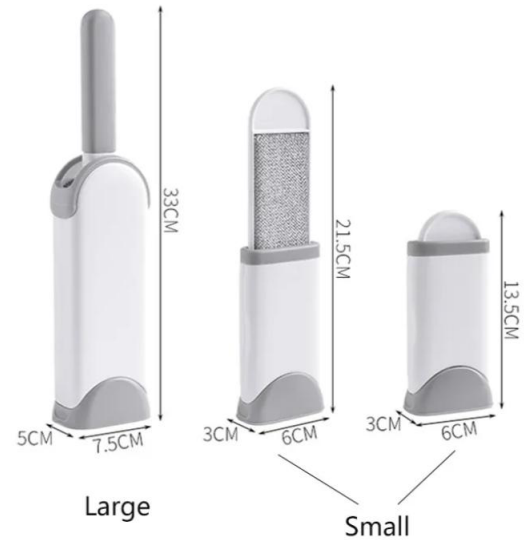

Cleaning brush

Features :

- > Style : manual
- > Usage : clothes, pets, bedding, ...
- > Material : ABS
- > Color : Grey
- > Size (L x W x H) : S : 6 x 3 x 13,5 cm
L : 7,5 x 5 x 33 cm
- > Number of sides : 2

Description :

1. This cleaning brush adopts ABS shell and handle, which is convenient and easy to use.
2. Two-sides polyester silk soft wool, strong adsorption.
3. Static electricity adsorption, does not hurt clothing.

How to Use the Cleaning Brush :

1. Gently sweep your Hair Wizard brush across the surfaces from which you want to remove pet Hair, hair, and lint. Follow the arrow when you brush. The brush can capture these on both sides.
2. When the brush is fully covered, dip it into the base. When you take out the brush, it will be clean and ready to catch more Hair.
3. When the base is full, simply take off the cap and empty the contents into a trash can.