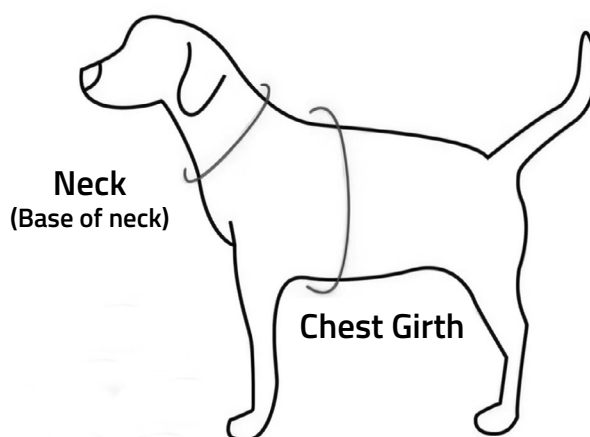

Safety harness

Available in 2 sizes : M & L

Instructions :

1. Slip the collar section over your dog's head.
2. Unfasten the buckle on the tummy section and put your dogs front legs on either side of the chest strap.
3. Adjust to fit correctly and fasten buckle.

Walking :

Attach lead to ring of Safety Harness.

Travelling :

1. Place the strap of seat belt adapter around your car seat belt.
2. Pass trigger of seat belt adapter through the ring.
3. Attach the seat belt* adapter to harness.

**animal seat belt not included*

How to Measure :

Harness Size	Chest	Neck	Animal Weight
M	41-56 cm	35-50 cm	12-22 kg
L	56-81 cm	40-55 cm	20-60 kg