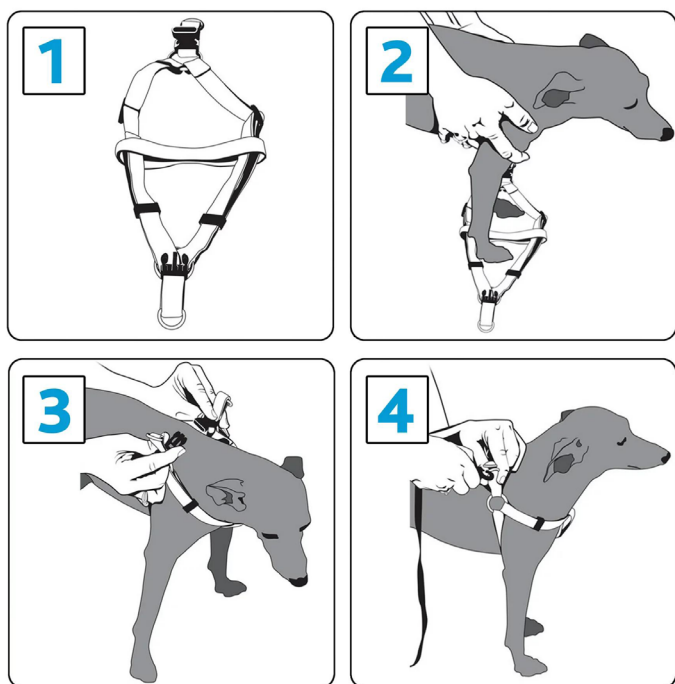

Safety harness

Available in 2 sizes : M & L

Instructions :

1. Slip the collar section over your dog's head.
2. Unfasten the buckle on the tummy section and put your dogs front legs on either side of the chest strap.
3. Adjust to fit correctly and fasten buckle.

Walking :

Attach lead to ring of Safety Harness.

Travelling :

1. Place the strap of seat belt adapter around your car seat belt.
2. Pass trigger of seat belt adapter through the ring.
3. Attach the seat belt* adapter to harness.

**animal seat belt not included*

How to Measure :

Harness Size	Chest	Neck	Animal Weight
M	41-56 cm	35-50 cm	12-22 kg
L	56-81 cm	40-55 cm	20-60 kg